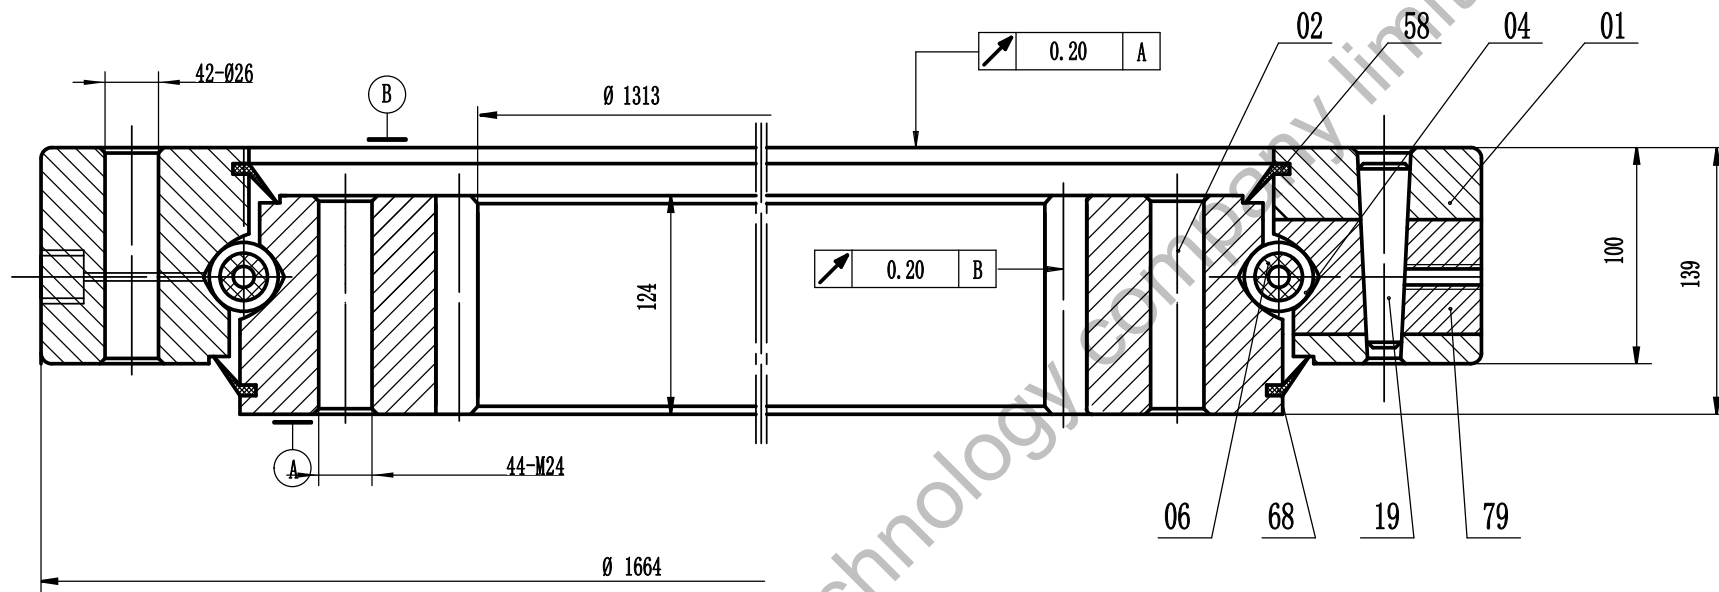

A-A

Remark:

1. Luoyang JCB Bearing Technology Co., Ltd is a technical Inc, specialize in designing and manufacturing slewing ring bearing, we can design and manufacture all kinds of slewing bearing according to client's requirement.

2. This drawing is reference for user, if you need formal drawing, please contact with us sales@jcb-bearing.com, the official drawing will be submitted after order confirmation.

Contact information

Company Address : No.3 Lianmeng road, Luoyang, Henan, China.

Postal code : 471003

Phone : 86-379-68611678 Fax : 86-379-68611679

E-mail: sales@jcb-bearing.com

Reserved E-mail: sales@slewing-ring-bearings.com

Website: www.jcb-bearing.com

www.slewing-ring-bearings.com

www.slewing-bearings.net

Four-point contact ball Slewing Ring Bearing	330DL HAS1-UP	
		Weight(kg)
	Luoyang JCB Bearing Technology Co., Ltd